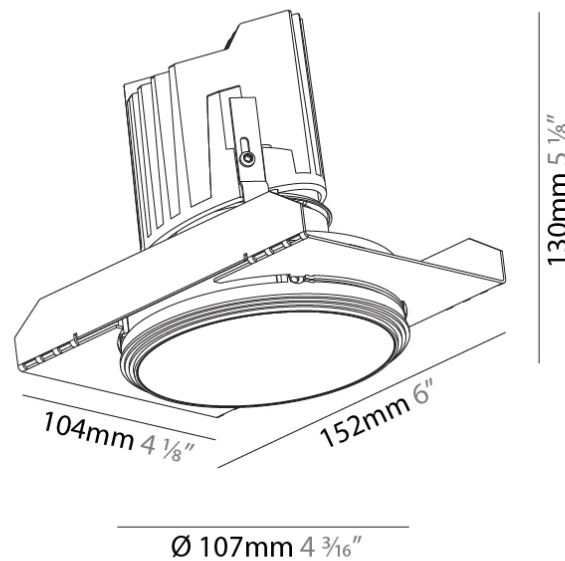

ELECTRICAL

Lamp Type: LED (Zhaga Standard)
Input Wattage (W): 13
Total Output Wattage (W): 11.8
Dimming: Tri-Mode (Non-Dimming and Phase Dimming (120Vac only) and 0-10V Dimming)
Driver Included: No
Driver Location: Recessed Housing
Driver Type: Constant Current - Universal
Driver Class: Class 2
Housing: See components
Input Voltage (V): 120 - 277
Constant Current (MA): 350

LED

Number of LEDs: 1
Color Temperature (°K): 2700 / 3000 / 3500 / 4000
Max. Delivered Lumen (lm): 876 / 909 / 955 / 974
Nominal Lumen (lm): 1304 / 1352 / 1421 / 1450
CRI: >90 CRI
Efficiency (%): 87.9 / 88.4 / 87.9
Lamp Life (hrs): 50000
Upon Request: RGB-W Tunable White Special Color Temperature Special LED

OPTICAL

Reflector°: 18 / 42 / 60
Optic°: Lens Pack - No Lens / Linear Spread Lens / Honeycomb / Spread Lens
Upon Request: Special Beam Angles

RATINGS AND CERTIFICATIONS

382, F 416-247-9319, www.zaneen.com

Created by Zaneen Lighting for North American Standards at the end of the existing Model #. For assistance on 'custom' specifications, contact zteam@zaneen.com. In a constant effort to supply the best product, we reserve the right to change specifications or materials without notice. The most recent specification sheets are found at zaneen.com

IP rating: IP20